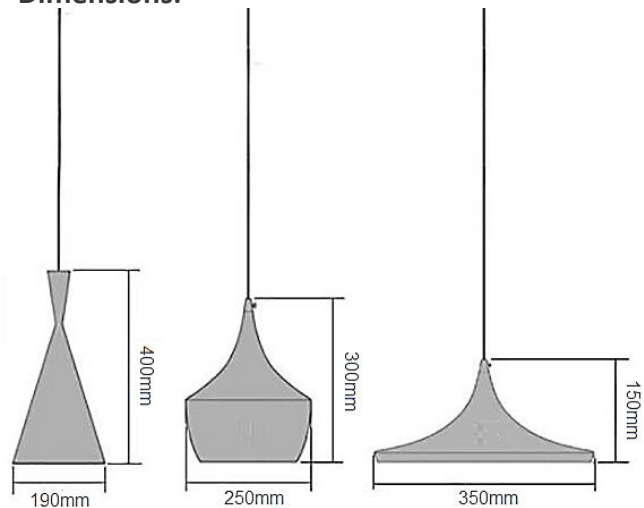

TIM SERIES

ELMARK®

The Brand of Electricity

TIM series is made of aluminum, with black exterior and beautiful gold interior. This light would be perfect above a kitchen island or as a statement piece in a hallway or dining area.

www.elmarkholding.eu

Technical details:

- Volts: 220 – 240V
- Base: E27
- Wattage per Bulb (W): 60
- Colour: Black & Gold
- Material: aluminum
- IP rating: IP20

Dimensions:

Product details:

Catalogue number	Description	Lamp holder	Packing/Box (pcs)
955TIM1A	Pendant	1 x E27	1/1
955TIM1B	Pendant	1 x E27	1/1
955TIM1C	Pendant	1 x E27	1/1