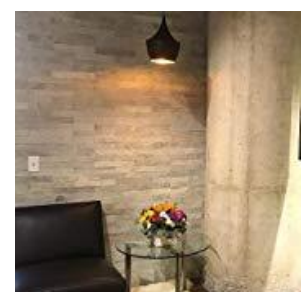

Standards:
EN 60598-1
EN 60598-2-1
EN 50581:2012

CE RoHS COMPLIANT